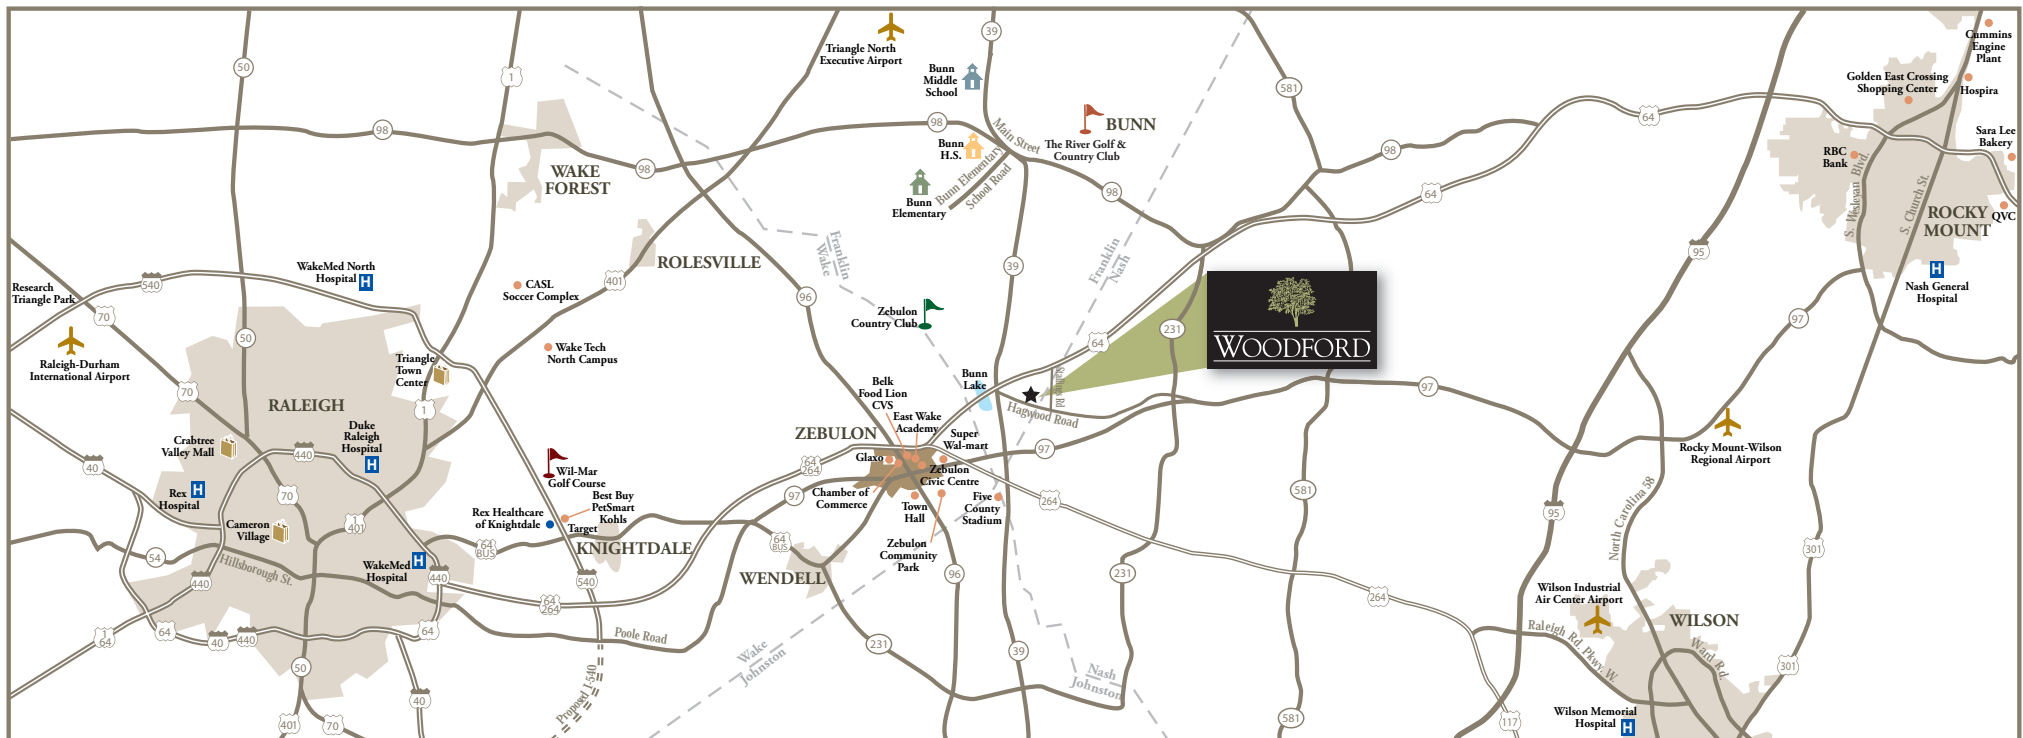

Vicinity Map

WOODFORD

- **Only 30 minutes to Raleigh Durham International Airport**
- **15 minutes to I-540**
- **19 minutes to I-440 Beltline in Raleigh**
- **20 minutes to Rocky Mount**

- **Less than 30 minutes to Wilson**
- **Horse boarding stables nearby**
- **Close to Five County Stadium**

*Drawing not to scale and is for illustrative purposes only.
Information deemed reliable but subject to errors and omissions.*